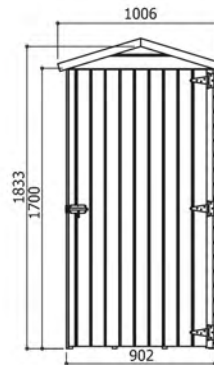

Opbergingskast – Abri de rangement Storage shelter – Lager

Storage traditional 902 x 960 x 1833 mm

S879-1

S879-1

STORAGE

Storage traditional 902 x 1832 x 1833 mm

S858-1

S858-1