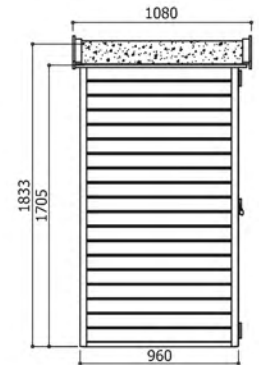

Opbergingskast – Abri de rangement Storage shelter – Lager

Storage traditional 902 x 960 x 1833 mm

S879-1

S879-1

STORAGE

Storage traditional 902 x 1832 x 1833 mm

S858-1

S858-1